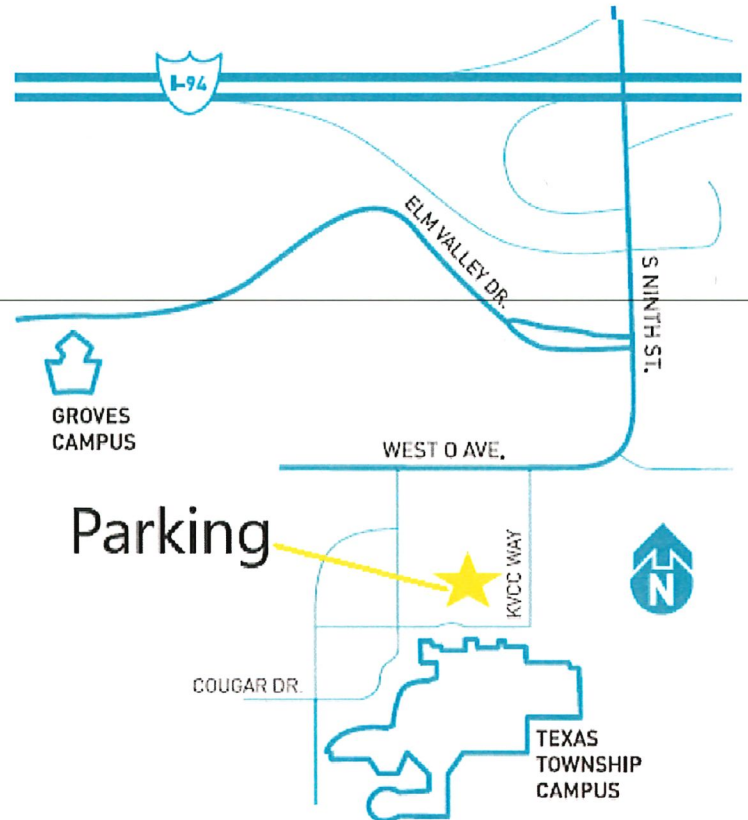

# DIRECTIONS AND PARKING FOR KALAMAZOO VALLEY'S TEXAS TOWNSHIP CAMPUS

## Texas Township Campus

6767 West O Ave. Kalamazoo, MI 49009

### Directions to Texas Township Campus

Take I-94 to Exit 72 – Ninth Street.  
Turn onto 9th Street going south. The Texas Township Campus is located approximately 0.8 miles from the interstate on the left. Turn left on KVCC Way or the following entrance at Cougar Dr. North.

### Texas Township Campus Parking

Kalamazoo Valley provides free parking to students at its Texas Township Campus.