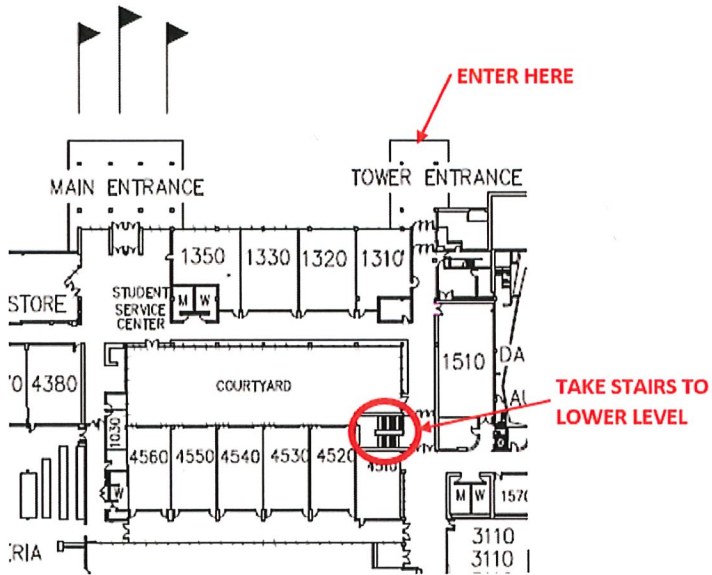

DIRECTIONS AND PARKING FOR KALAMAZOO VALLEY'S TEXAS TOWNSHIP CAMPUS

Texas Township Campus

6767 West O Ave. Kalamazoo, MI 49009

Directions to Texas Township Campus

Take I-94 to Exit 72 – Ninth Street.
Turn onto 9th Street going south. The Texas Township Campus is located approximately 0.8 miles from the interstate on the left. Turn left on KVCC Way or the following entrance at Cougar Dr. North.

Texas Township Campus Parking

Kalamazoo Valley provides free parking to students at its Texas Township Campus.